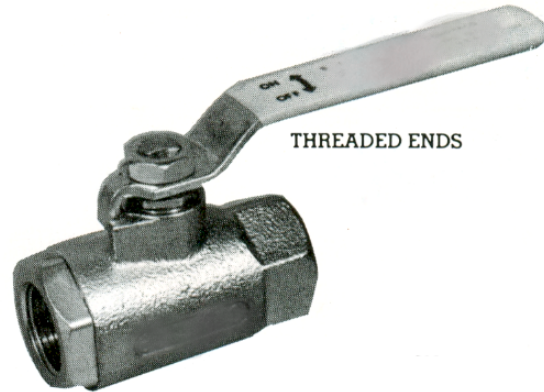

BALL VALVES

1/4" through 2"

Teflon sealed

Bronze or stainless steel

Standard or full port sizes

We offer ball valves for various uses such as manual drains, controls, and line shut-off. These valves are all Teflon-sealed and are compatible with all fuels. We offer standard port size and full port size valves. Standard port valves have a port in the ball which is 65% as large as the pipe size. For example, a 1" standard port ball valve has a port size of about 5/8". Full port valves cost more, but allow full flow.

ALSO AVAILABLE AUTO CLOSE SPRING LOADED VALVE

For added safety, you may wish to have a valve which will close if it is not held in the open position. We offer this special feature to all standard port ball valves. Simply add "-A" to the part number.