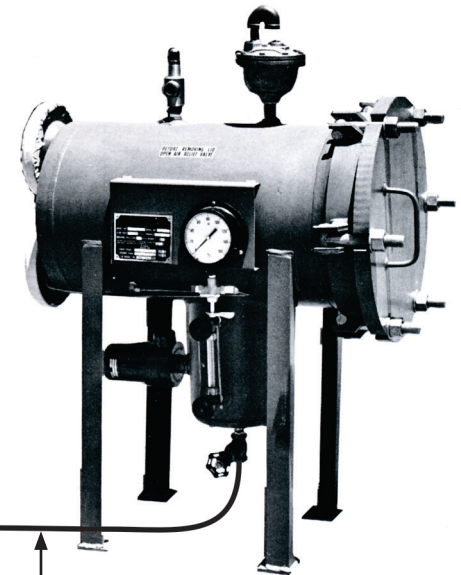

## SERVICEMAN'S PORTABLE PUMP

Suction hose connects to a vessel to be emptied or can be lowered into underground tank to draw from the sump.

### TECHNICAL DATA

Positive Displacement Pump  
 Suitable for Gasoline, Diesel, and Jet Fuels  
 12 ft. Cable - Shielded Clips

WEIGHT	45 lbs.
DUTY CYCLE	30 min. on, 30 min. off
POWER	See model numbers (explosion proof motor - Class 1, Division 1)
SUCTION HOSE	3/4" x 12'
DISCHARGE HOSE	3/4" x 12'
FLOW RATE	14 gpm

### HOW TO ORDER

Model	GTP-1288-12	12 volt DC motor
	GTP-1288-24	24 volt DC motor
	GTP-1288-120	120 volt AC motor

**OPTIONS:** Suction strainer GTP-1289  
 Special length hose  
 Quick disconnect hose fittings